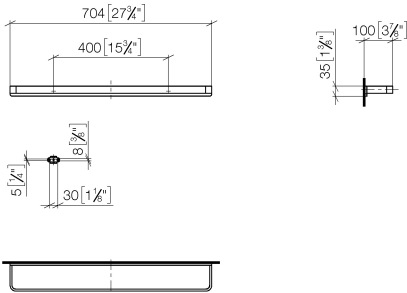

LULU Towel bar - Chrome

LULU

83 070 710

- gauge 400 mm
- width 704mm
- height 35 mm
- 100mm projection

Chrome

83 070 710-00

Brushed Platinum

83 070 710-06

83 070 710

mm [inches]
M 1:10

83 070 710

Parts for other
finishes can be found
here: Brushed
Platinum

Spare parts list

No.	Item Number	Name	Quantity used	Delivery time
1	05 17 20 717 00 90	fixing set	2	2
2	90 30 30 059 00 90	screw	2	2
3	08 17 71 501-00	holder	1	60
4	90 31 11 112 00 90	pin	2	2
5	08 17 71 551-00	holder	1	60