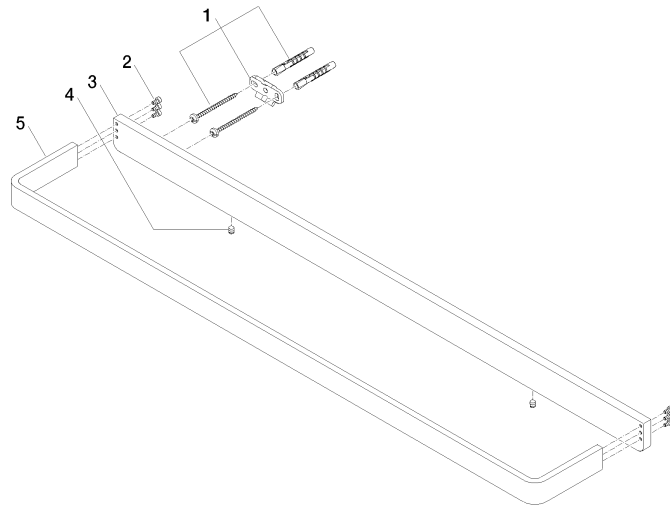

LULU Towel bar - Chrome

LULU

83 070 710

- gauge 400 mm
- width 704mm
- height 35 mm
- 100mm projection

Chrome

83 070 710-00

Brushed Platinum

83 070 710-06

83 070 710

mm [inches]
M 1:10

83 070 710

Parts for other
finishes can be found
here: Brushed
Platinum

Spare parts list

No.	Item Number	Name	Quantity used	Delivery time
1	05 17 20 717 00 90	fixing set	2	2
2	90 30 30 059 00 90	screw	2	2
3	08 17 71 501-00	holder	1	60
4	90 31 11 112 00 90	pin	2	2
5	08 17 71 551-00	holder	1	60